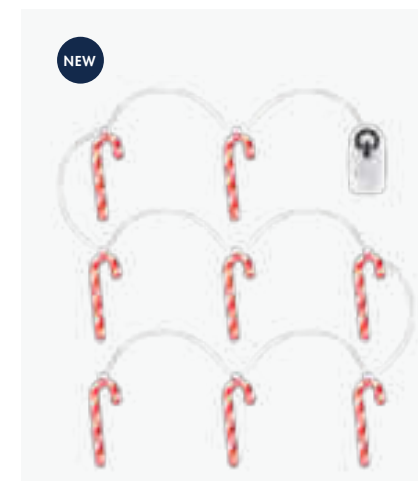

**37630 Hannah Candy Cane**

LEDS: 5  
 LED COLOUR: Warm White  
 COLOUR: Red/Frosted  
 CORD: Transp.  
 DIMENSIONS: Ø1,5xH14cm+25cm  
 TECH./INFO: 1xAAA  
 PACKING: 6

**37631 Hannah Candy Cane**

LEDS: 5  
 LED COLOUR: Warm White  
 COLOUR: Green/Frosted  
 CORD: Transp.  
 DIMENSIONS: Ø1,5xH14cm+25cm  
 TECH./INFO: 1xAAA  
 PACKING: 6

**37632 Hannah Candy Cane**

LEDS: 5  
 LED COLOUR: Warm White  
 COLOUR: White/Clear  
 CORD: Transp.  
 DIMENSIONS: Ø1,5xH14cm+25cm  
 TECH./INFO: 1xAAA  
 PACKING: 6

**56421 Hannah Candy Cane Garland**

LEDS: 8  
 LED COLOUR: Warm White  
 COLOUR: Red/Frosted  
 CORD: Transp.  
 DIMENSIONS: 1,05m(H7,5xØ1cm)+25cm  
 TECH./INFO: 2xAA  
 PACKING: 6

**56422 Hannah Candy Cane Garland**

LEDS: 8  
 LED COLOUR: Warm White  
 COLOUR: Green/Frosted  
 CORD: Transp.  
 DIMENSIONS: 1,05m(H7,5xØ1cm)+25cm  
 TECH./INFO: 2xAA  
 PACKING: 6

**56423 Hannah Candy Cane Garland**

LEDS: 8  
 LED COLOUR: Warm White  
 COLOUR: White/Clear  
 CORD: Transp.  
 DIMENSIONS: 1,05m(H7,5xØ1cm)+25cm  
 TECH./INFO: 2xAA  
 PACKING: 6