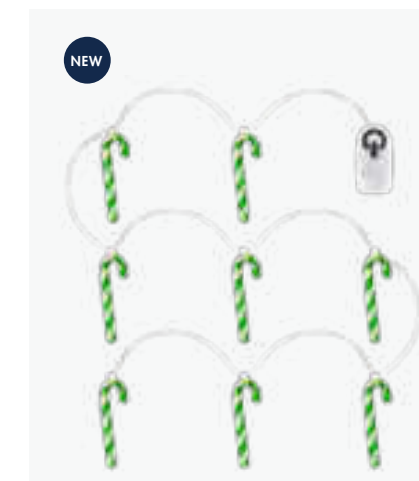

**37630 Hannah Candy Cane**

LEDS: 5  
 LED COLOUR: Warm White  
 COLOUR: Red/Frosted  
 CORD: Transp.  
 DIMENSIONS: Ø1,5xH14cm+25cm  
 TECH./INFO: 1xAAA  
 PACKING: 6

**37631 Hannah Candy Cane**

LEDS: 5  
 LED COLOUR: Warm White  
 COLOUR: Green/Frosted  
 CORD: Transp.  
 DIMENSIONS: Ø1,5xH14cm+25cm  
 TECH./INFO: 1xAAA  
 PACKING: 6

**37632 Hannah Candy Cane**

LEDS: 5  
 LED COLOUR: Warm White  
 COLOUR: White/Clear  
 CORD: Transp.  
 DIMENSIONS: Ø1,5xH14cm+25cm  
 TECH./INFO: 1xAAA  
 PACKING: 6

**56421 Hannah Candy Cane Garland**

LEDS: 8  
 LED COLOUR: Warm White  
 COLOUR: Red/Frosted  
 CORD: Transp.  
 DIMENSIONS: 1,05m(H7,5xØ1cm)+25cm  
 TECH./INFO: 2xAA  
 PACKING: 6

**56422 Hannah Candy Cane Garland**

LEDS: 8  
 LED COLOUR: Warm White  
 COLOUR: Green/Frosted  
 CORD: Transp.  
 DIMENSIONS: 1,05m(H7,5xØ1cm)+25cm  
 TECH./INFO: 2xAA  
 PACKING: 6

**56423 Hannah Candy Cane Garland**

LEDS: 8  
 LED COLOUR: Warm White  
 COLOUR: White/Clear  
 CORD: Transp.  
 DIMENSIONS: 1,05m(H7,5xØ1cm)+25cm  
 TECH./INFO: 2xAA  
 PACKING: 6